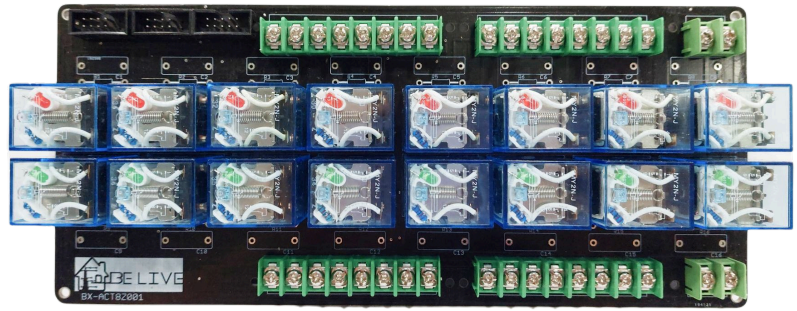

Controller ACT

ACT4

ACT8

DIMENSIONS

Dimension 120mm x 105mm x 40mm

Dimension 245mm x 105mm x 40mm

TECHNICAL SPECIFICATION

ACT4

Automation Lighting Controller for functioning both manual lighting switch and Apps-based lighting switch
Support for 4 switch zones
Load : 1 Zone Max 300 Watt

ACT8

Automation Lighting Controller for functioning both manual lighting switch and Apps-based lighting switch
Support for 8 switch zones
Load : 1 Zone Max 300 Watt