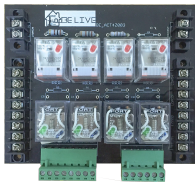

Controller ACT

ACT4

ACT8

DIMENSIONS

Dimension 120mm x 105mm x 40mm

Dimension 245mm x 105mm x 40mm

TECHNICAL SPECIFICATION

ACT4

Automation Lighting Controller for functioning both manual lighting switch and Apps-based lighting switch
Support for 4 switch zones
Load : 1 Zone Max 300 Watt

ACT8

Automation Lighting Controller for functioning both manual lighting switch and Apps-based lighting switch
Support for 8 switch zones
Load : 1 Zone Max 300 Watt