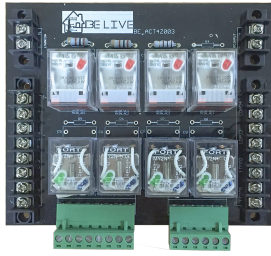

Controller ACT

ACT4

ACT8

DIMENSIONS

Dimension 120mm x 105mm x 40mm

Dimension 245mm x 105mm x 40mm

TECHNICAL SPECIFICATION

ACT4

Automation Lighting Controller for functioning both manual lighting switch and Apps-based lighting switch
Support for 4 switch zones
Load : 1 Zone Max 300 Watt

ACT8

Automation Lighting Controller for functioning both manual lighting switch and Apps-based lighting switch
Support for 8 switch zones
Load : 1 Zone Max 300 Watt