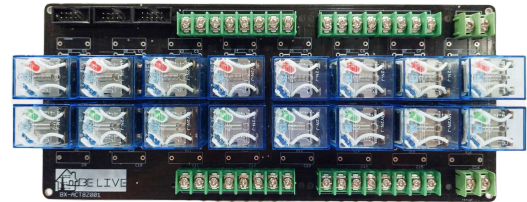

Controller ACT

ACT4

ACT8

DIMENSIONS

Dimension 120mm x 105mm x 40mm

Dimension 245mm x 105mm x 40mm

TECHNICAL SPECIFICATION

ACT4

Automation Lighting Controller for functioning both manual lighting switch and Apps-based lighting switch
Support for 4 switch zones
Load : 1 Zone Max 300 Watt

ACT8

Automation Lighting Controller for functioning both manual lighting switch and Apps-based lighting switch
Support for 8 switch zones
Load : 1 Zone Max 300 Watt